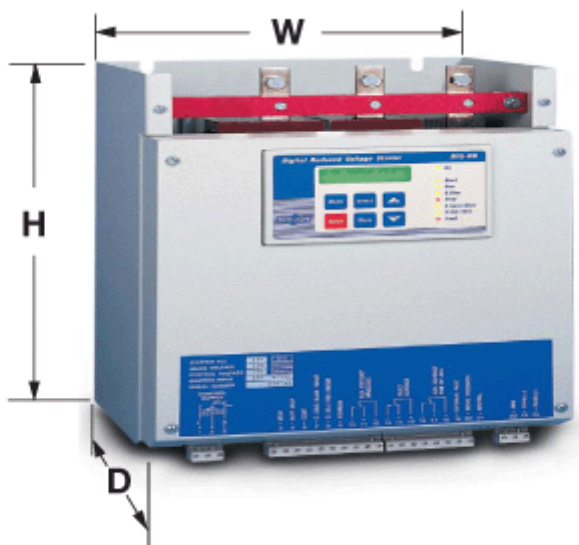

# Data Sheet

Article number: 761540460

Description: Softstarter RVS-DN 460  
250kW 460A 3x400V IP00 Digital

## Measures

D	= 290.0
Description	= Size D
H	= 660.0
W	= 623.0
Weight	= 65.00